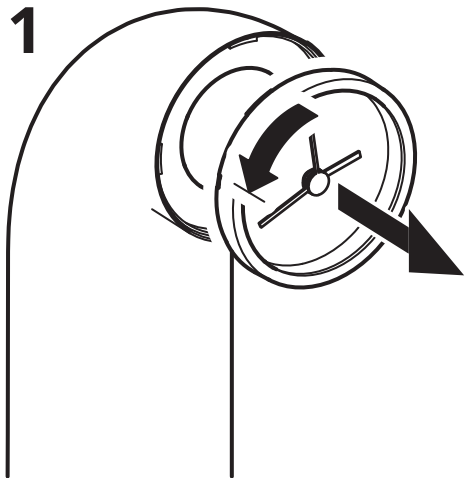

# IKEA PS 2026

Design Marta Krupińska

Design and Quality  
IKEA of Sweden

1

2

**3**

**4**